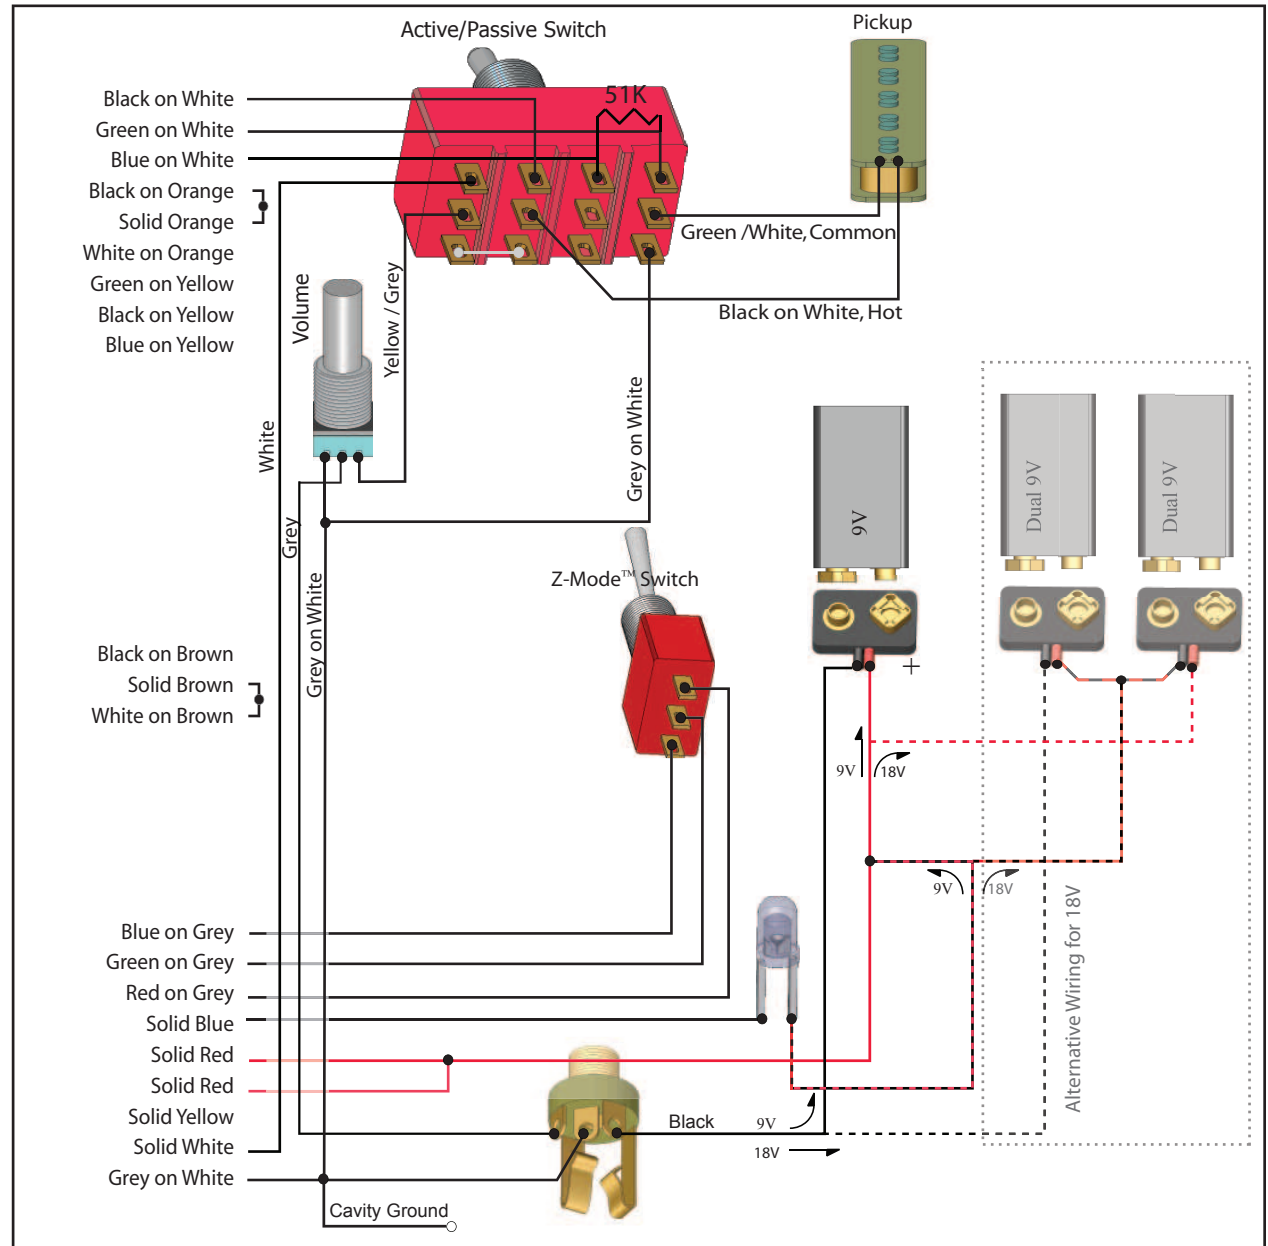

Model 3ZB for Bass Guitar  
Drawing 3ZB-1APV0B

Audere Audio www.audereaudio.com

**Active/Passive Switch - Terminal Number/Location and Attached Wire**

1 White	4 Black on White	7 Not Used	10 Green on White
2 Yellow on Grey	5 Pickup Hot	8 Not Used	11 Pickup Common
3 Short to 6	6 Short to 3	9 Not Used	12 Grey on White

Pickup

- High Z Capacitance Adjustment
- Low Z Gain Adjustment