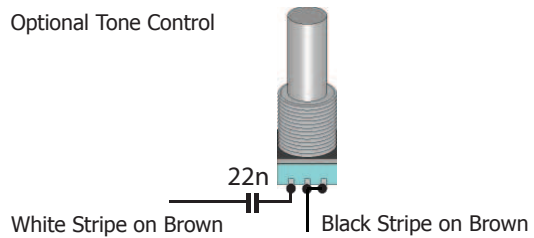

Model 3ZB for Bass Guitar
Drawing 3ZB-1V0B

Audere Audio www.audereaudio.com

Wiring for Master Volume Pot

Optional Tone Control

Pickup

High Z Capacitance Adjustment

Low Z Gain Adjustment