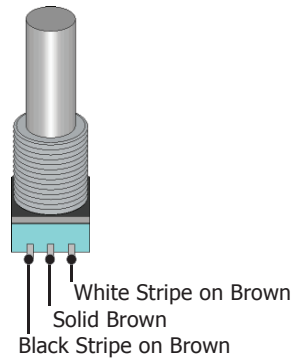

Model 3ZB for Bass Guitar
Drawing 3ZB-1V0B

Audere Audio www.audereaudio.com

Wiring for Master Volume Pot

Optional Tone Control

Pickup

High Z Capacitance Adjustment

Low Z Gain Adjustment