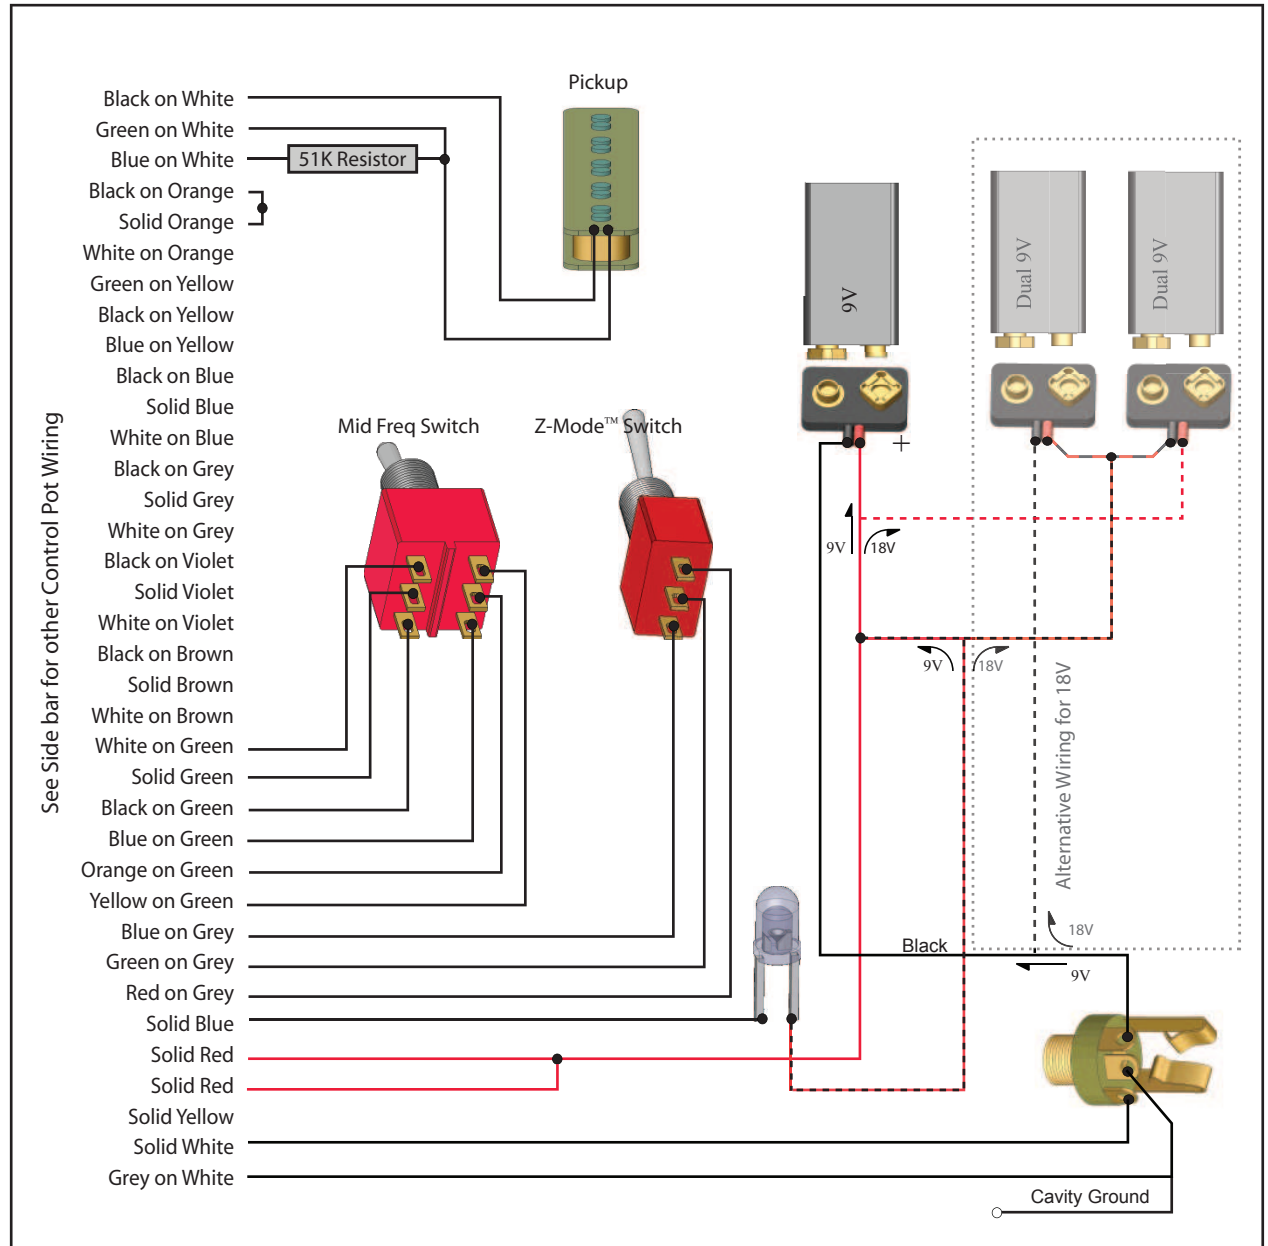

Model 3ZB for Bass Guitar
Drawing 3ZB-1V3B

Audere Audio www.audereaudio.com

Wiring for Vol and Stacked or Individual Active Tone Pots

Wire Jacket Colors:

- Blue → Bass
- Grey → Mid
- Violet → Treble
- Brown → Volume

Optional Tone Control

Pickup

- High Z Capacitance Adjustment
- Low Z Gain Adjustment

- Black on White
- Green on White
- Blue on White
- Black on Orange
- Solid Orange
- White on Orange
- Green on Yellow
- Black on Yellow
- Blue on Yellow
- Black on Blue
- Solid Blue
- White on Blue
- Black on Grey
- Solid Grey
- White on Grey
- Black on Violet
- Solid Violet
- White on Violet
- Black on Brown
- Solid Brown
- White on Brown
- White on Green
- Solid Green
- Black on Green
- Blue on Green
- Orange on Green
- Yellow on Green
- Blue on Grey
- Green on Grey
- Red on Grey
- Solid Blue
- Solid Red
- Solid Red
- Solid Yellow
- Solid White
- Grey on White