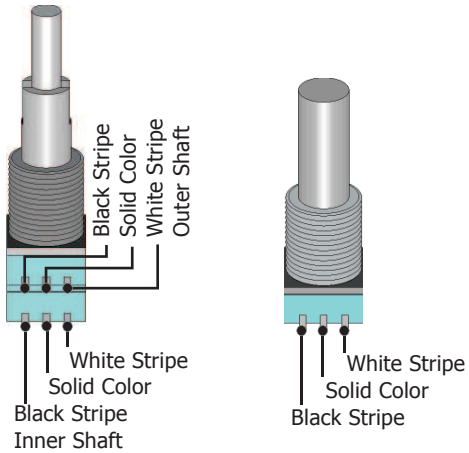

Model 3ZB for Bass Guitar
Drawing 3ZB-1V3B

Audere Audio www.audereaudio.com

Wiring for Vol and Stacked or Individual Active Tone Pots

Wire Jacket Colors:

- Blue → Bass
- Grey → Mid
- Violet → Treble
- Brown → Volume

Optional Tone Control

Pickup

- High Z Capacitance Adjustment
- Low Z Gain Adjustment

- Black on White
- Green on White
- Blue on White
- Black on Orange
- Solid Orange
- White on Orange
- Green on Yellow
- Black on Yellow
- Blue on Yellow
- Black on Blue
- Solid Blue
- White on Blue
- Black on Grey
- Solid Grey
- White on Grey
- Black on Violet
- Solid Violet
- White on Violet
- Black on Brown
- Solid Brown
- White on Brown
- White on Green
- Solid Green
- Black on Green
- Blue on Green
- Orange on Green
- Yellow on Green
- Blue on Grey
- Green on Grey
- Red on Grey
- Solid Blue
- Solid Red
- Solid Red
- Solid Yellow
- Solid White
- Grey on White