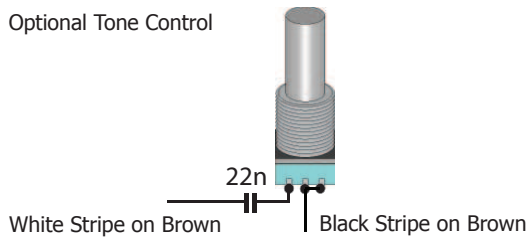

Model 3ZB for Bass Guitar
Drawing 3ZB-1V3B

Audere Audio www.audereaudio.com

Wiring for Vol and Stacked or Individual Active Tone Pots

Wire Jacket Colors:

- Blue → Bass
- Grey → Mid
- Violet → Treble
- Brown → Volume

Optional Tone Control

Pickup

- High Z Capacitance Adjustment
- Low Z Gain Adjustment

- Black on White
- Green on White
- Blue on White
- Black on Orange
- Solid Orange
- White on Orange
- Green on Yellow
- Black on Yellow
- Blue on Yellow
- Black on Blue
- Solid Blue
- White on Blue
- Black on Grey
- Solid Grey
- White on Grey
- Black on Violet
- Solid Violet
- White on Violet
- Black on Brown
- Solid Brown
- White on Brown
- White on Green
- Solid Green
- Black on Green
- Blue on Green
- Orange on Green
- Yellow on Green
- Blue on Grey
- Green on Grey
- Red on Grey
- Solid Blue
- Solid Red
- Solid Red
- Solid Yellow
- Solid White
- Grey on White