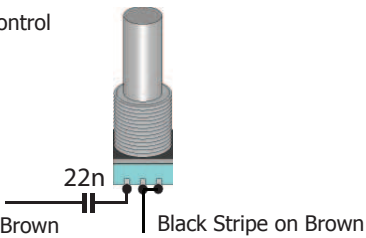

Model 3ZB for Bass Guitar
Drawing 3ZB-2BV0B

Audere Audio www.audereaudio.com

Wiring for Balance and Volume Pots

Wire Jacket Color
Orange → Balance
Brown → Volume

Optional Tone Control

Bridge Pickup

Neck Pickup

High Z Capacitance Adjustment

Low Z Gain Adjustment