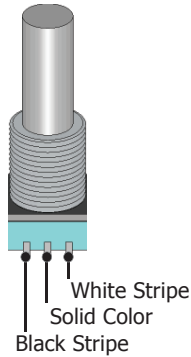

Model 3ZB for Bass Guitar
Drawing 3ZB-2BV0B

Audere Audio www.audereaudio.com

Wiring for Balance and Volume Pots

Wire Jacket Color
Orange → Balance
Brown → Volume

Optional Tone Control

Bridge Pickup

Neck Pickup

High Z Capacitance Adjustment

Low Z Gain Adjustment